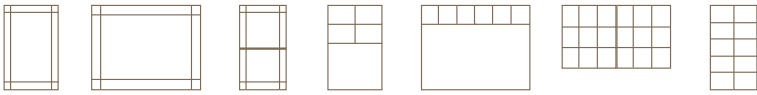

GRID OPTIONS