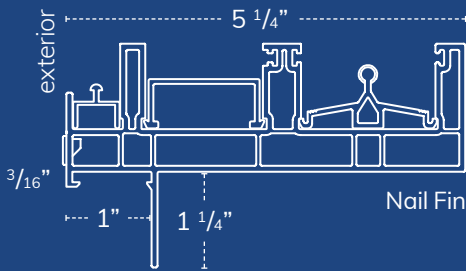

Nail & Flush Fin

FRAME (SILL) CROSS SECTIONS

Shown with 4th z-bar, monorail tracks, and weep holes.