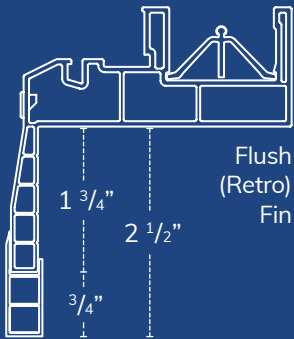

Nail & Flush Fin

FRAME (SILL) CROSS SECTIONS

VISTA & VISTA PLUS