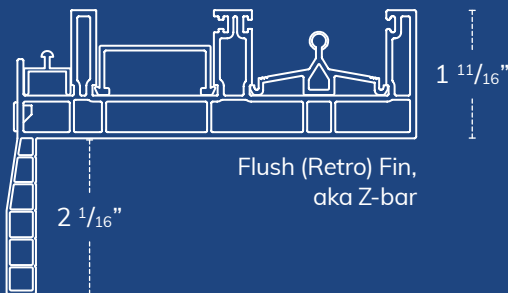

Nail & Flush Fin

FRAME (SILL) CROSS SECTIONS

Shown with 4th z-bar, monorail tracks, and weep holes.