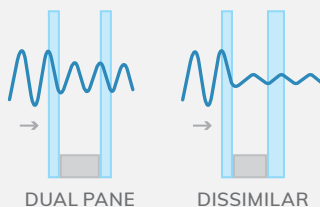

Acoustic Performance Dissimilar Glass

Choose glass panes that are different thicknesses to improve acoustical properties and reduce **outside noise**.