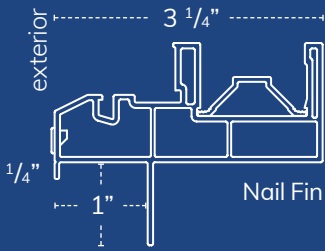

Nail & Flush Fin

FRAME (SILL) CROSS SECTIONS

VISTA & VISTA PLUS