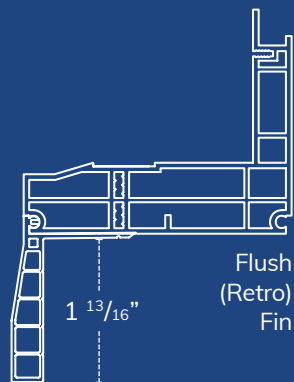

CASEMENT & AWNING